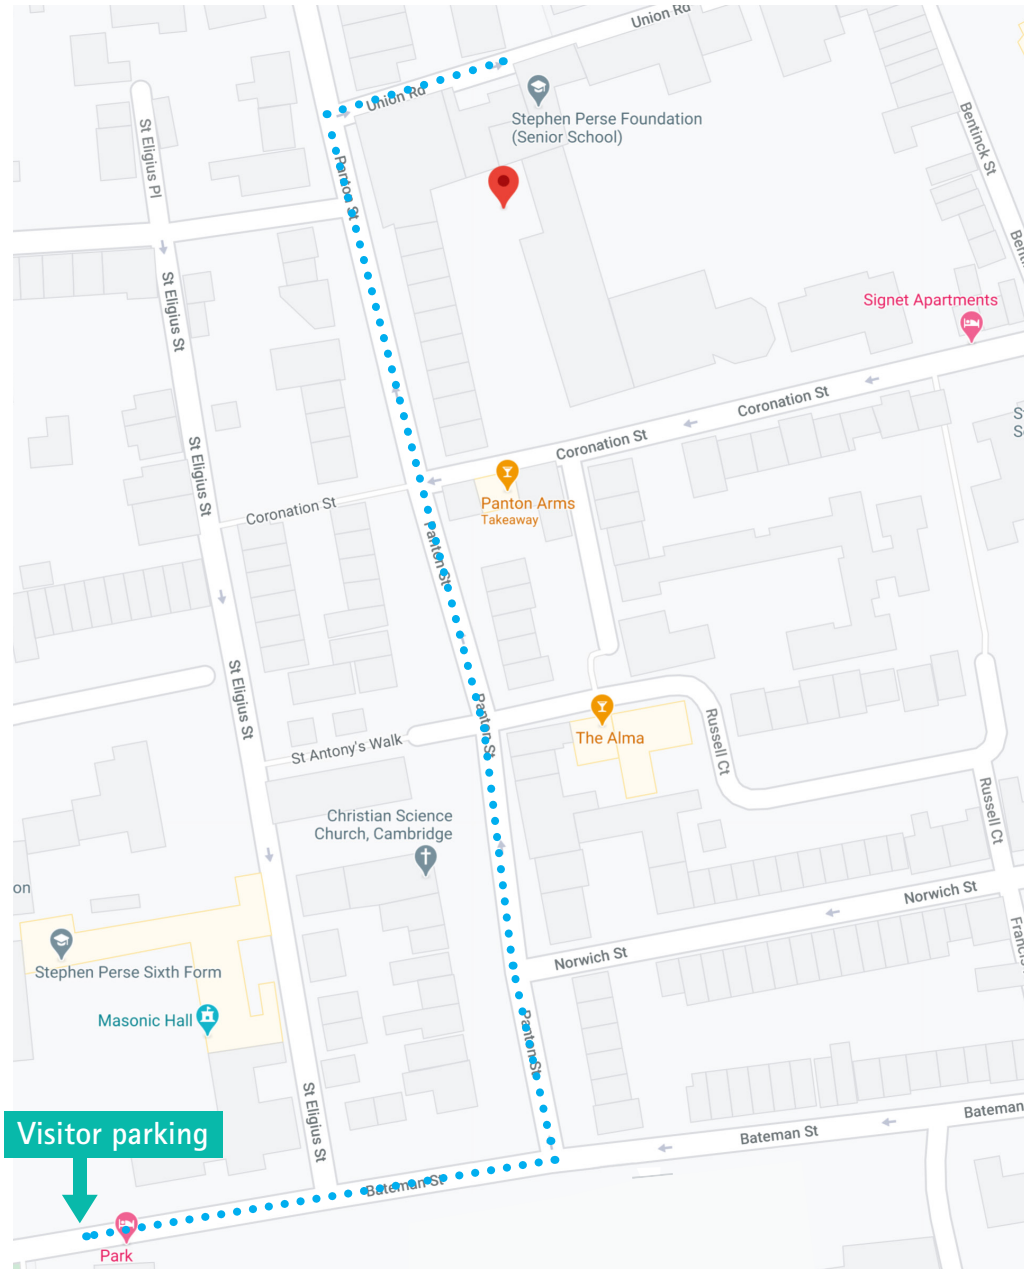

Visitor's Parking - Senior School

Bateman Street, Cambridge, CB2 1NA

stephen perse
foundation

Directions

From the north, midlands and east

- Come down the M11 (via the A14 from the midlands and east) and exit Junction 12.
- Follow Barton Road into the city to the roundabout and turn right into Fen Causeway.
- At the first mini roundabout, turn right into Trumpington Road and take the first left into Bateman Street.
- Our main entrance is located on the left after approx. 100m.

From the south

- Come off the M11 at Junction 11 and follow Trumpington Road into the city.
- By the entrance to the Botanic Gardens, turn right into Bateman Street.
- Our main entrance is located on the left after approx. 100m.

On arrival

- Pull up to the barrier and it will open automatically, please park in a bay marked SG.
- Please follow the dotted route on the map to walk to the Senior School reception, Union Road, Cambridge, CB2 1HF. This is a five minute walk and is 0.2 miles.